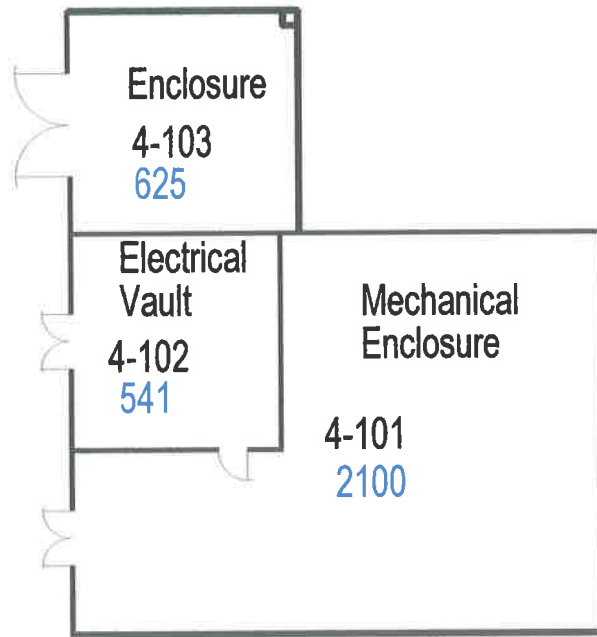

N

Lompoc Valley Center

Building 4

November 2014