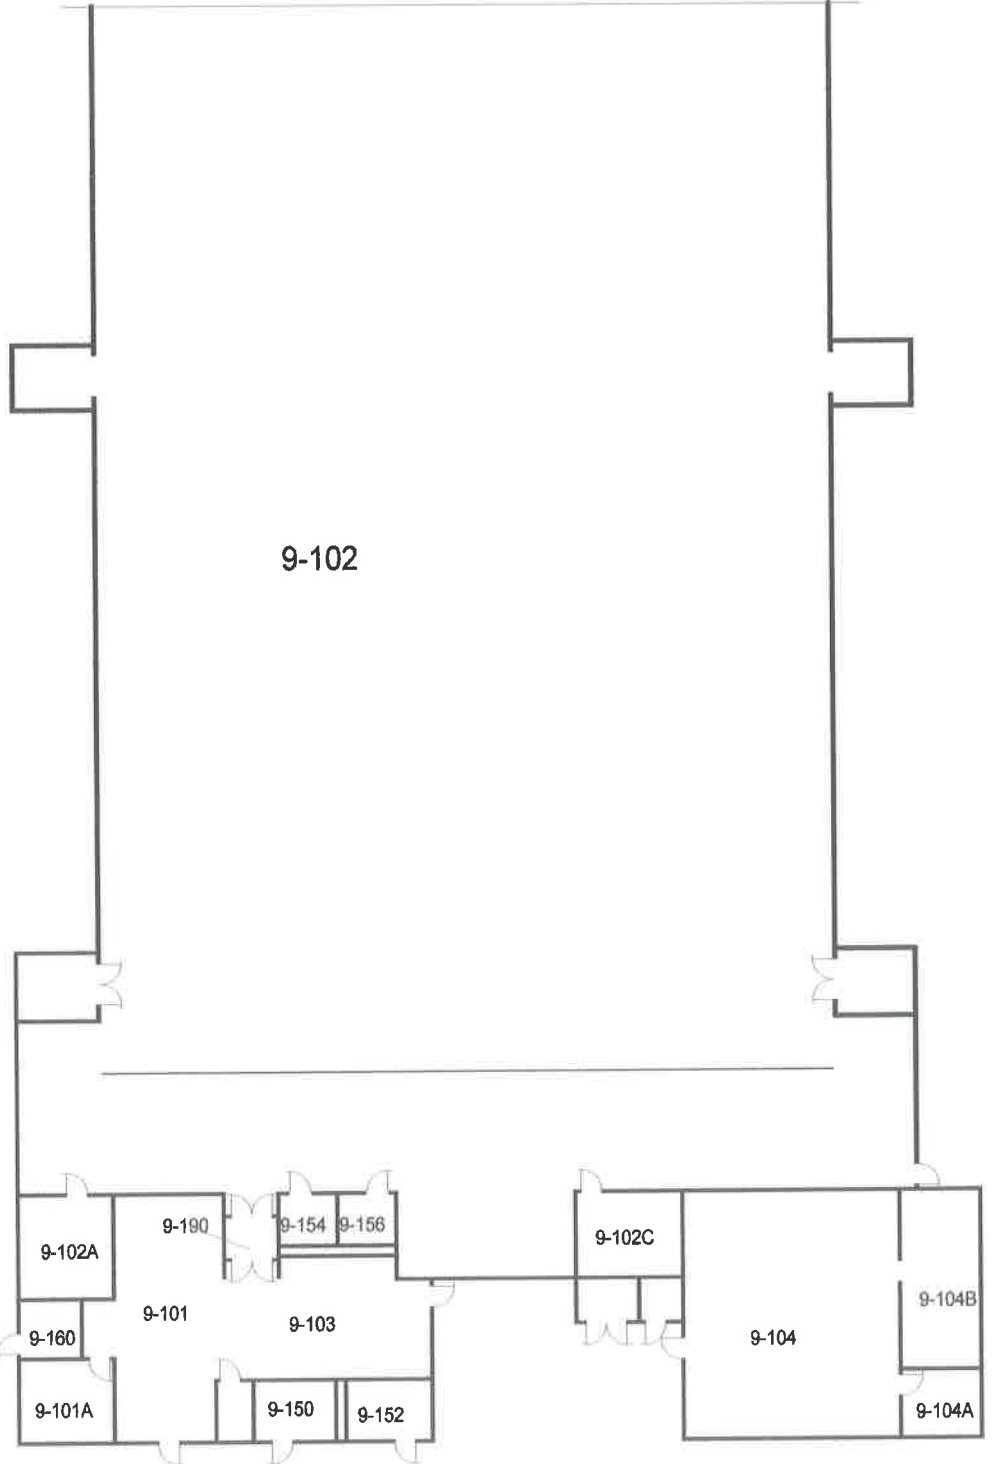

November 2014

Legend

LVC5-100

N

Match line

Legend

LVC 9 south