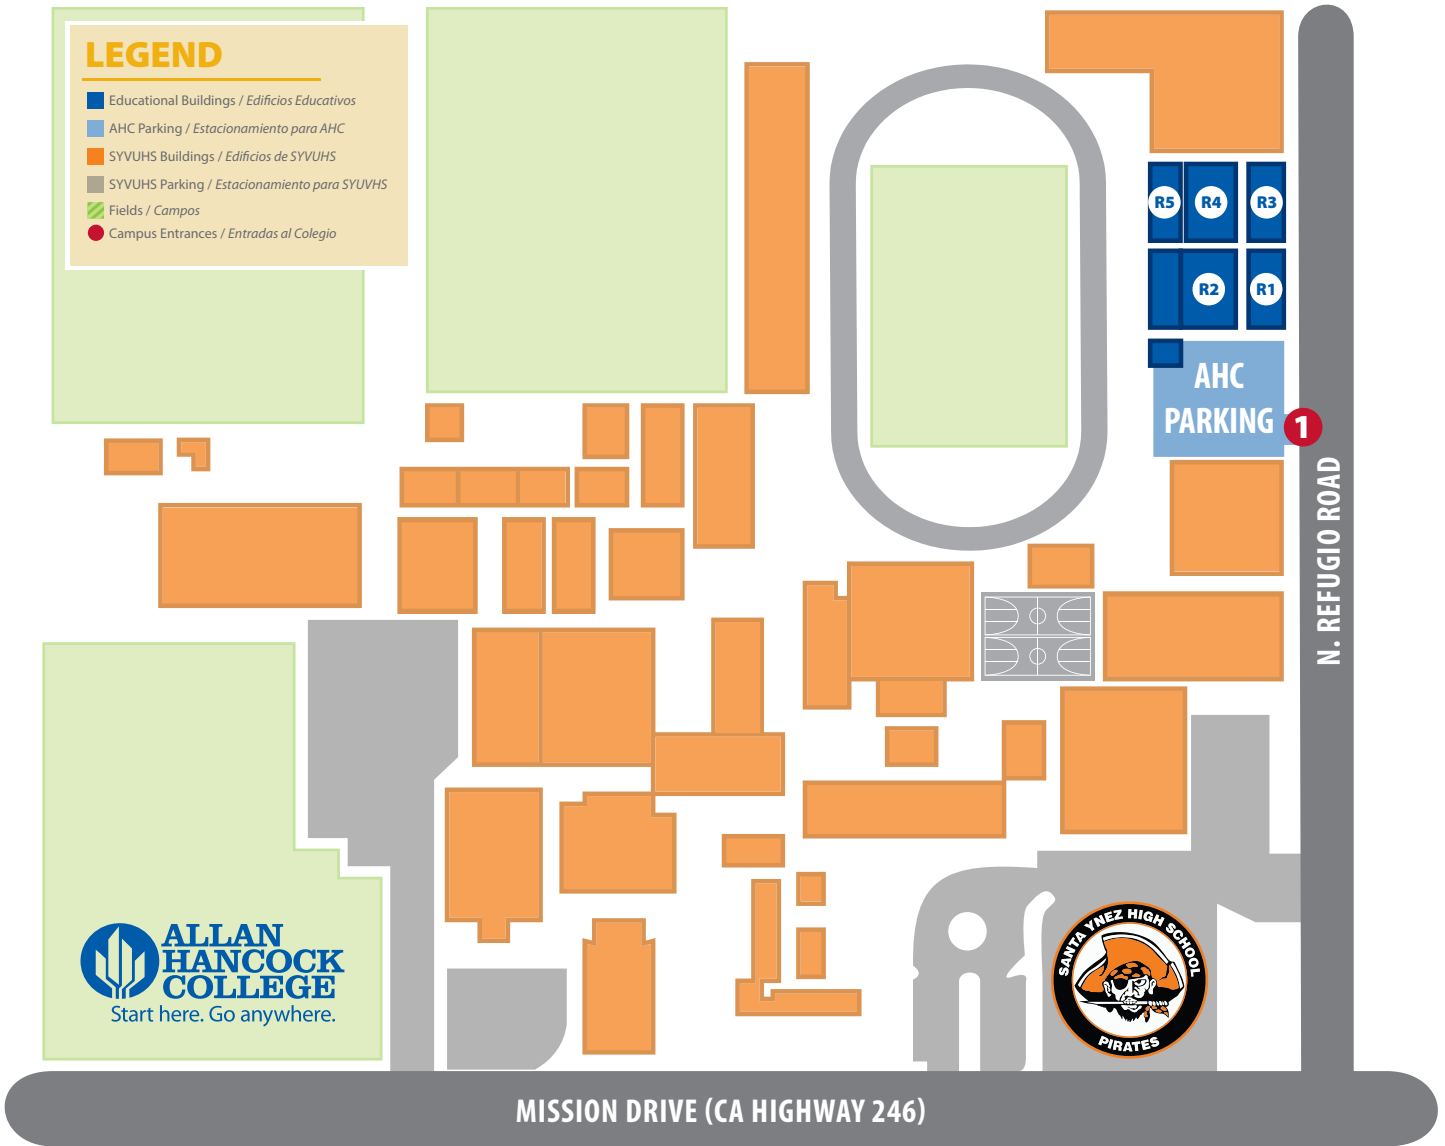

Located at

Santa Ynez Valley Union High School

R1

Classroom

R2

Classroom

R3

Classroom

R4

Classroom

R5

Classroom

2975 East Hwy 246, Santa Ynez, CA 93460