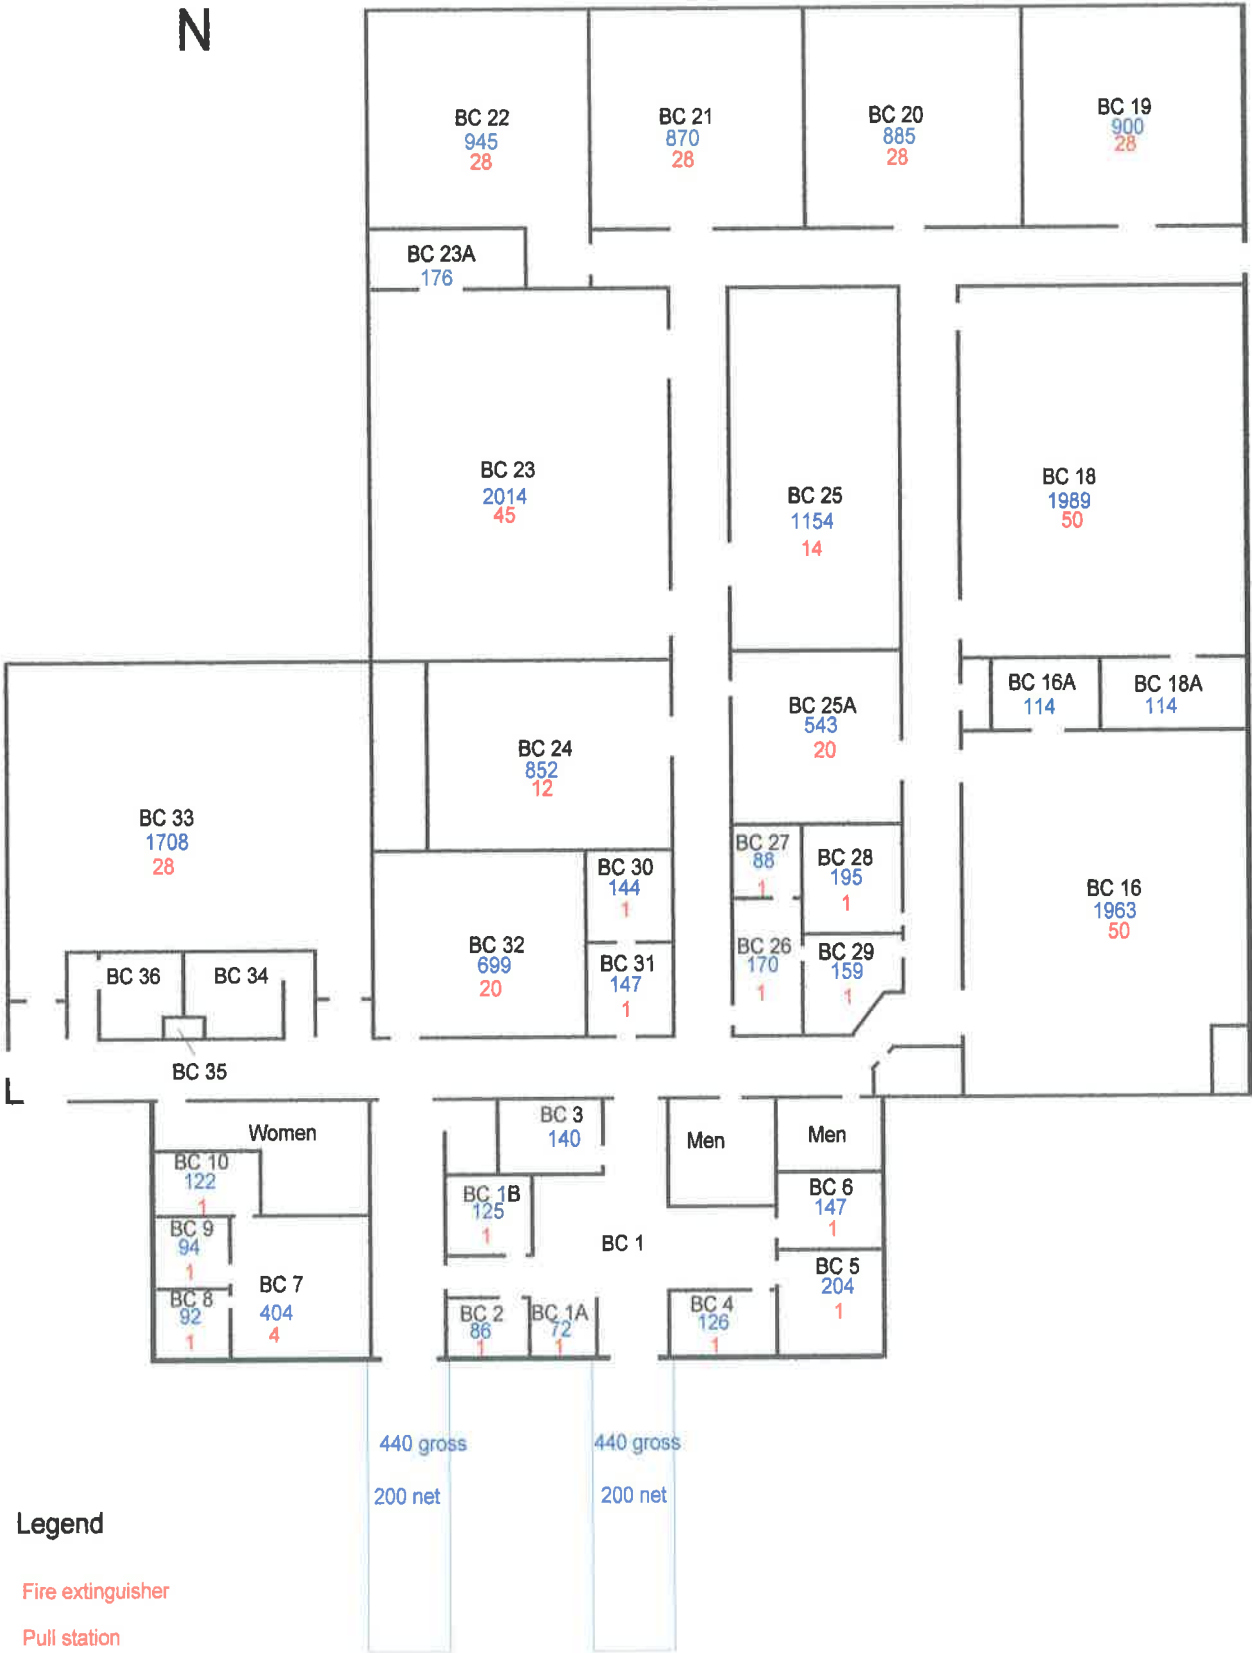

N

Legend

Fire extinguisher

Pull station

Columbia Business Center