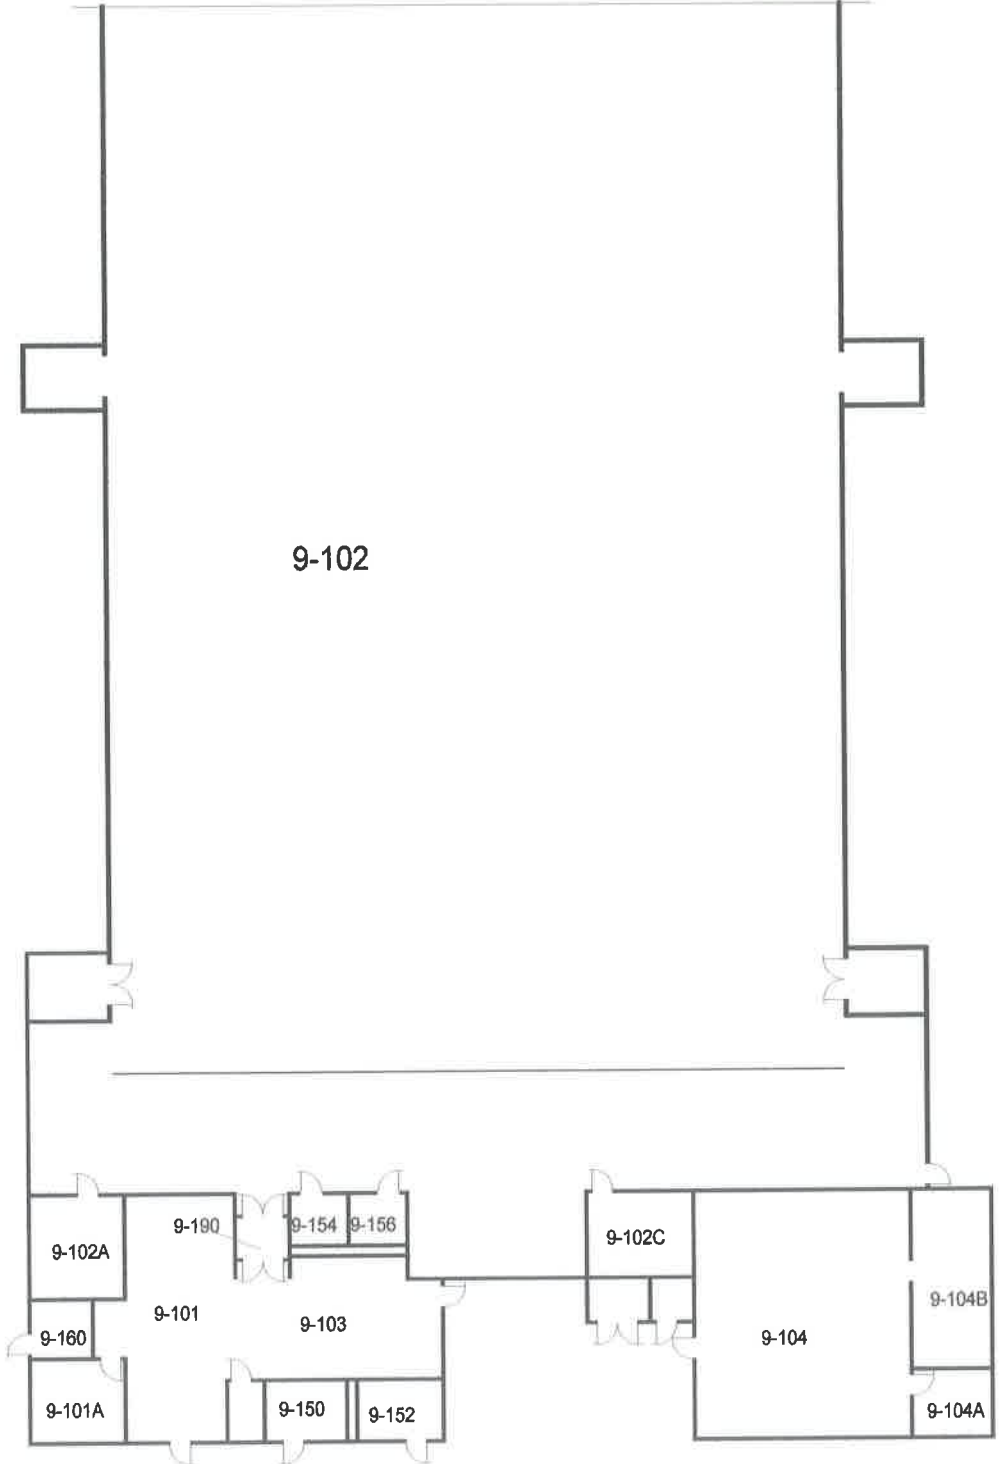

## Lompoc Valley Center

Building 4

November 2014

Legend

LVC5-100

N

Match line

Legend