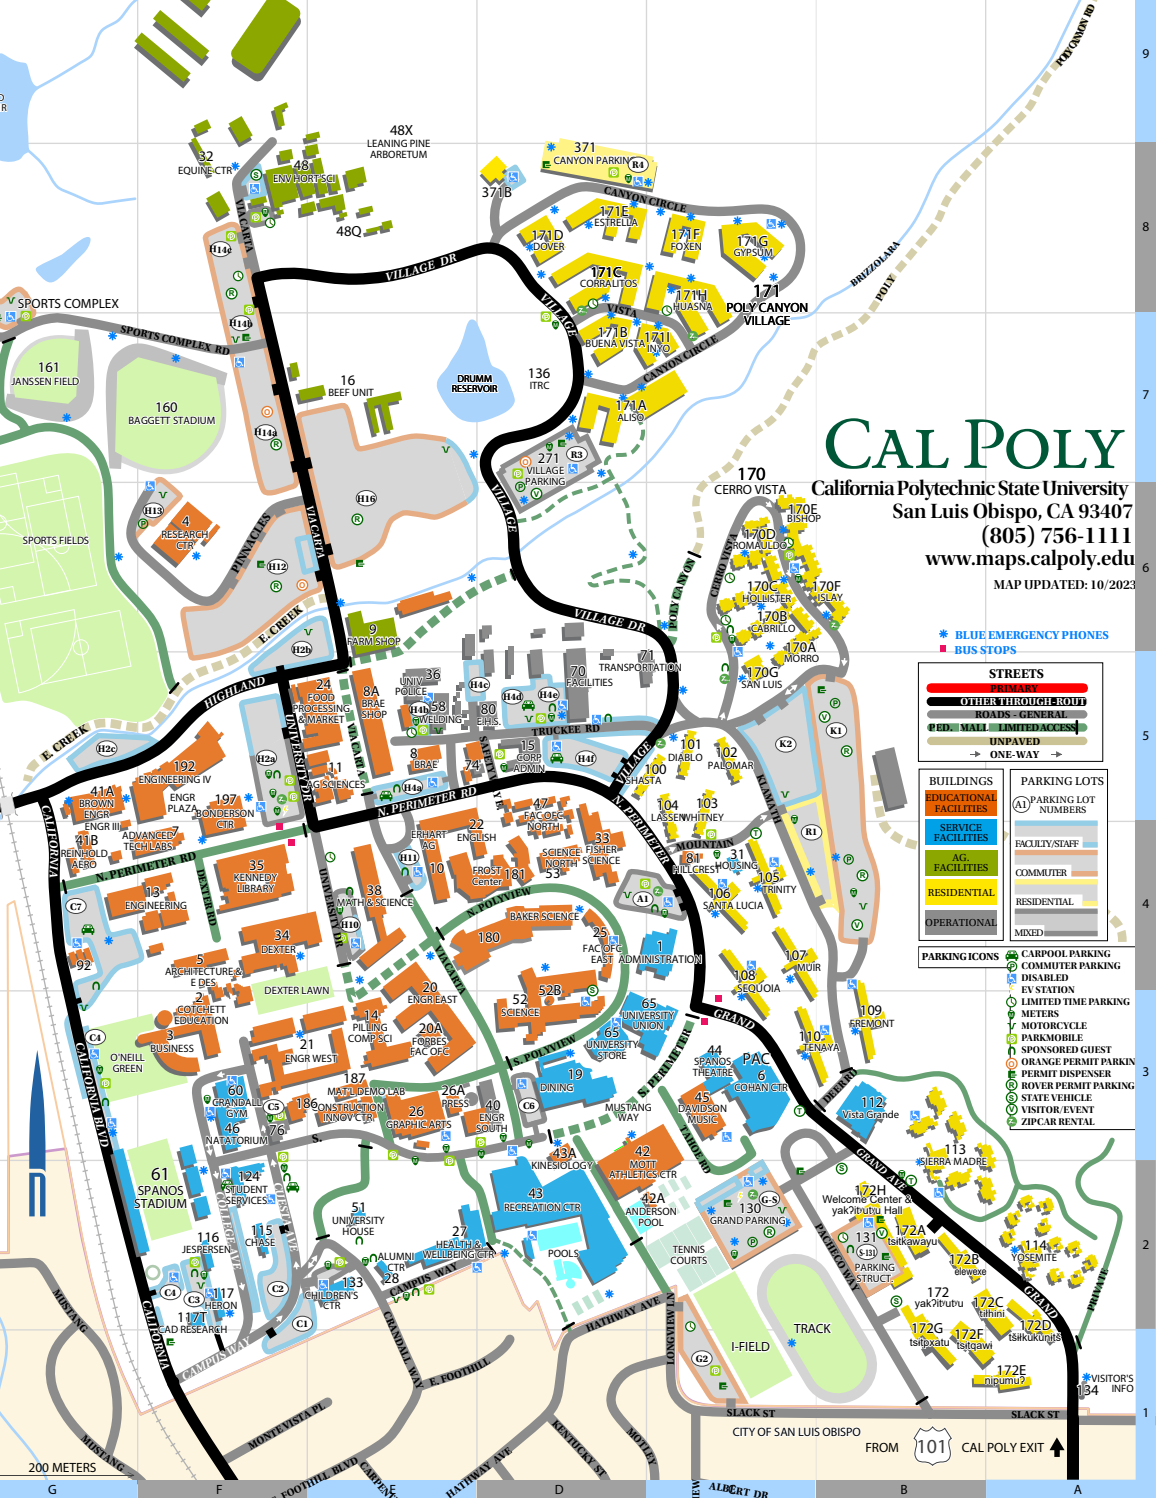

CAL POLY

California Polytechnic State University
San Luis Obispo, CA 93407
(805) 756-1111
www.maps.calpoly.edu

MAP UPDATED: 10/2023

- ★ BLUE EMERGENCY PHONES
- BUS STOPS

STREETS

- THROUGH ROAD
- ROAD - GENERAL
- FEED-MAIL LIMITED ACCESS
- UNPAVED
- ONE-WAY

BUILDINGS

- EDUCATIONAL FACILITIES
- SERVICE FACILITIES
- AG. FACILITIES
- RESIDENTIAL
- OPERATIONAL

PARKING LOTS

- A1 PARKING LOT NUMBERS
- FACILITY/STAFF
- COMMUTER
- RESIDENTIAL
- MIXED

PARKING ICONS

- CARPOOL PARKING
- DISABLED
- EX STATION
- LIMITED TIME PARKING
- METERS
- MOTORCYCLE
- PAKSHORBLE
- SPONSORED GUEST
- ORANGE PERMIT PARKING
- PERMIT DISPENSER
- ROVER PERMIT PARKING
- STATE VEHICLE
- VISITOR EVENT
- ZIPCAR RENTAL

200 METERS

CITY OF SAN LUIS OBISPO FROM 101 CAL POLY EXIT

VISITOR'S INFO