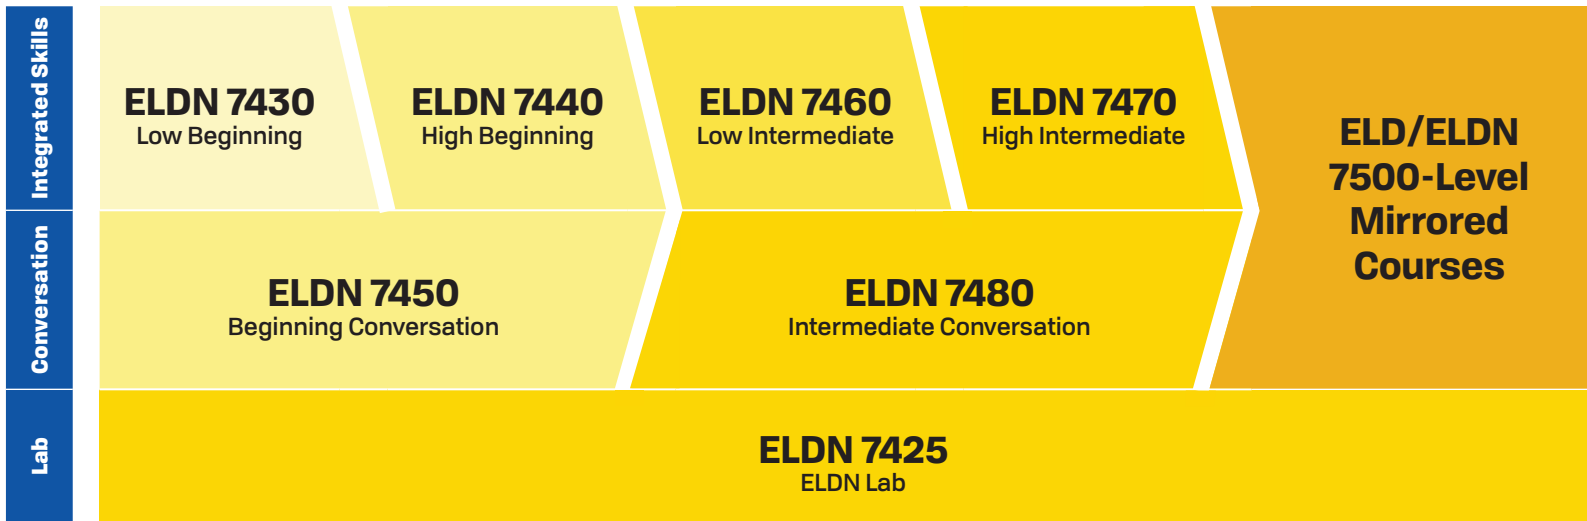

ENGLISH LANGUAGE DEVELOPMENT NONCREDIT (ELDN) PATHWAY

Courses
ELDN 7400 Spanish Literacy 1 · Formerly NESL 7020
ELDN 7410 Spanish Literacy 2 · New course
ELDN 7420 Newcomer · Formerly NESL 7000 (Level Pre-A)
ELDN 7425 ELD Lab · Formerly NESL 7060
ELDN 7430 Low Beginning · Formerly NESL 7001 (Level A)
ELDN 7440 High Beginning · Formerly NESL 7003 (Level B)
ELDN 7450 Beginning Conversation · Formerly NESL 7040
ELDN 7460 Low Intermediate · Formerly NESL 7005 (Level C)
ELDN 7470 High Intermediate · Formerly NESL 7007 (Level D)
ELDN 7480 Intermediate Conversation · Formerly NESL 7041